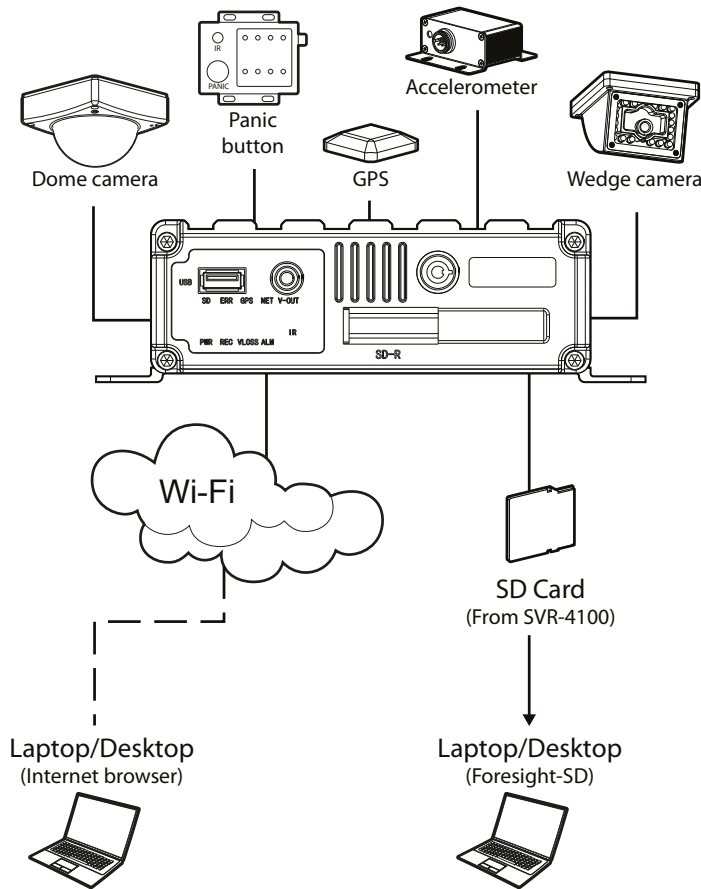

## 4-CHANNEL SOLID STATE DIGITAL VIDEO RECORDER

The SVR-4100 is a compact, rugged, solid state DVR designed to withstand the demanding shock and vibration requirements of in-vehicle recording. The SVR-4100 records up to 4 audio/video channels, location data from built-in GPS as well as metadata from a large array of sensors – all on reliable, solid state SD cards. Combined with built-in web server, Wi-Fi and Ethernet, the SVR-4100 is the recording and communications platform fleet managers can count on.

### Solid State Recording

The rugged SVR-4100 records on removable solid state SD cards ensuring reliable operation in the rough and tumble mobile environment. The system utilizes the latest H.264 video compression to record the highest quality video while maximizing storage times. Resolution, frame rate and quality settings are configurable for each channel and include separate settings for continuous and event recordings.

### Flexible Access & Data Retrieval

The SVR-4100 features built-in Wi-Fi, Ethernet and web server for easy browser based access over wired and wireless networks. Recorded video and metadata on removable SD cards can be searched, sorted and reviewed by the feature rich Foresight-SD software. Foresight-SD also provides flexible export options including AVI format for playback with Windows Media Player and the unique, self-executing Miniplayer format.

## 4-CHANNEL SOLID STATE DIGITAL VIDEO RECORDER