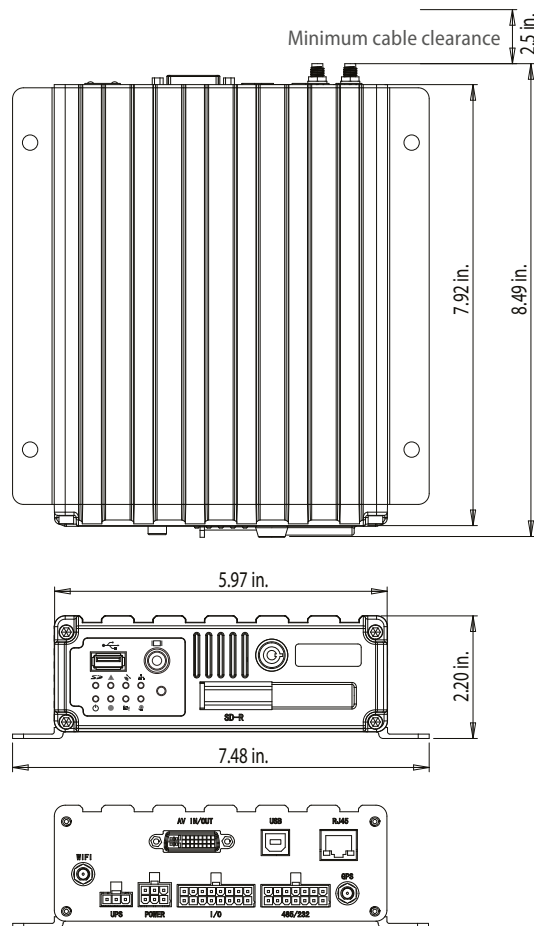

*configurable per channel and event

OPTIONAL ACCESSORIES

Additional SD cards (one included)
Accelerometer
Panic button with LED status indicator
SV-835 series of cameras (dome and wedge available)

Warranty Agreement

Safety Vision's standard warranty for new items is one year. Extended warranties and advance replacement agreements also are available. Ask your sales or customer service representative for details.

32 GB STORAGE MATRIX

Resolution	Quality	Cameras	FPS	Hours of Recording
CIF	4 - Medium	4	5	243
CIF	4 - Medium	4	10	121
CIF	4 - Medium	4	15	81
CIF	4 - Medium	4	30	40
Half D1	4 - Medium	4	5	152
Half D1	4 - Medium	4	10	76
Half D1	4 - Medium	4	15	51
Half D1	4 - Medium	4	30	26
D1	4 - Medium	2	5	190
D1	4 - Medium	2	10	95
D1	4 - Medium	2	15	63
D1	4 - Medium	2	30	32